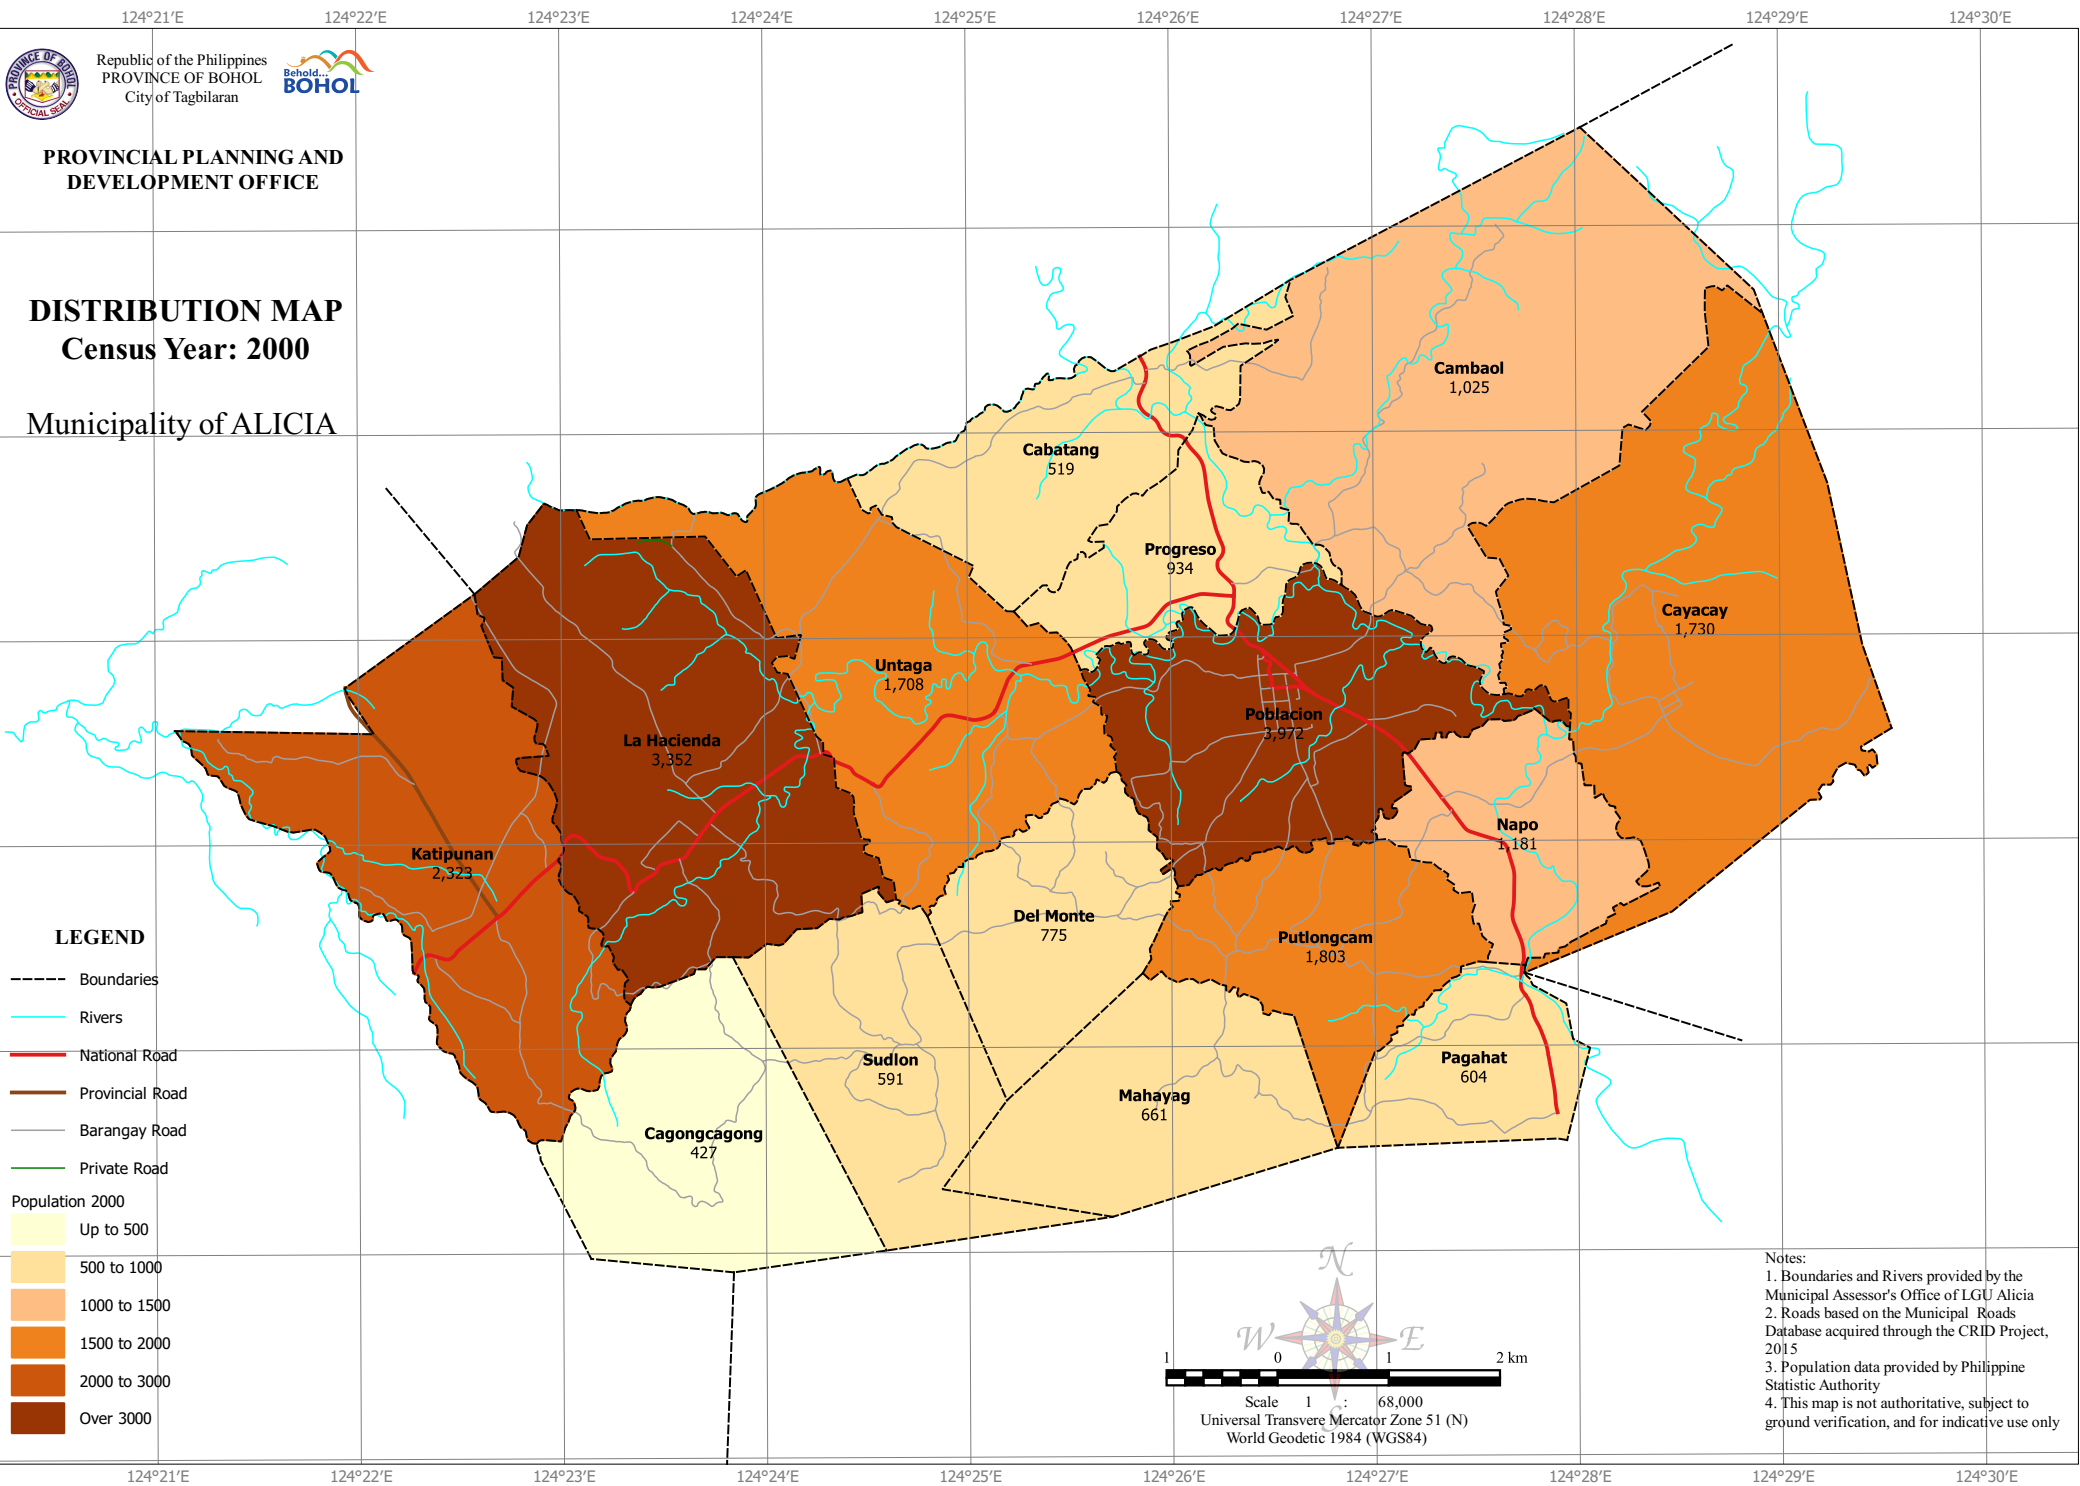

Republic of the Philippines
 PROVINCE OF BOHOL
 City of Tagbilaran

PROVINCIAL PLANNING AND
 DEVELOPMENT OFFICE

DISTRIBUTION MAP
Census Year: 2000

Municipality of ALICIA

LEGEND

- Boundaries
- Rivers
- National Road
- Provincial Road
- Barangay Road
- Private Road

- Population 2000
- Up to 500
 - 500 to 1000
 - 1000 to 1500
 - 1500 to 2000
 - 2000 to 3000
 - Over 3000

Scale 1 : 68,000
 Universal Transverse Mercator Zone 51 (N)
 World Geodetic 1984 (WGS84)

Notes:
 1. Boundaries and Rivers provided by the Municipal Assessor's Office of LGU Alicia
 2. Roads based on the Municipal Roads Database acquired through the CRID Project, 2015
 3. Population data provided by Philippine Statistic Authority
 4. This map is not authoritative, subject to ground verification, and for indicative use only